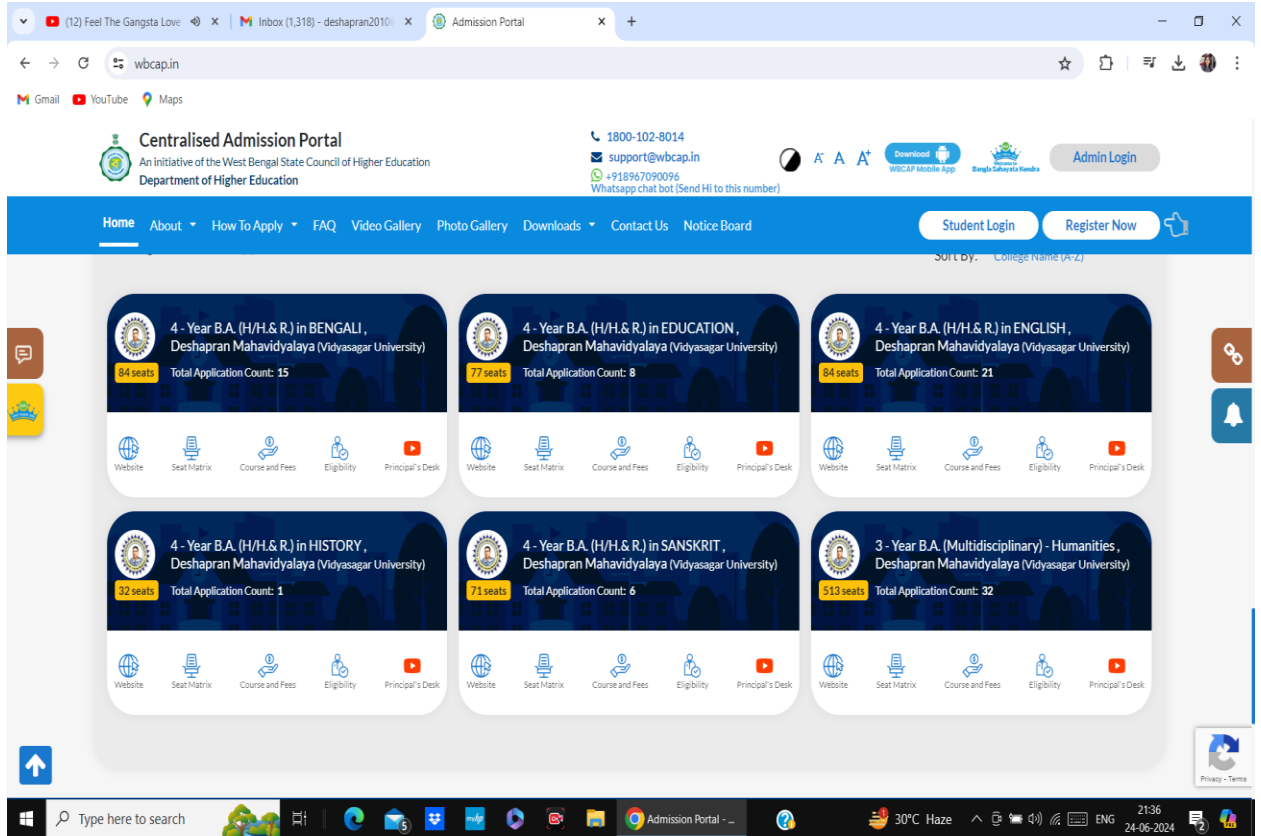

DESHAPRAN MAHAVIDYALAYA

AFFILIATED TO VIDYASAGAR UNIVERSITY

Address : P.O.- Durmuth, P.S. - Marishda, Dist. - Purba Medinipur
State- West Bengal, INDIA, Pin- 721405

Dr. Subikash Jana
Principal & Secretary

03220-258332

Fig. 5: Admin Login in Centralized Admission Portal